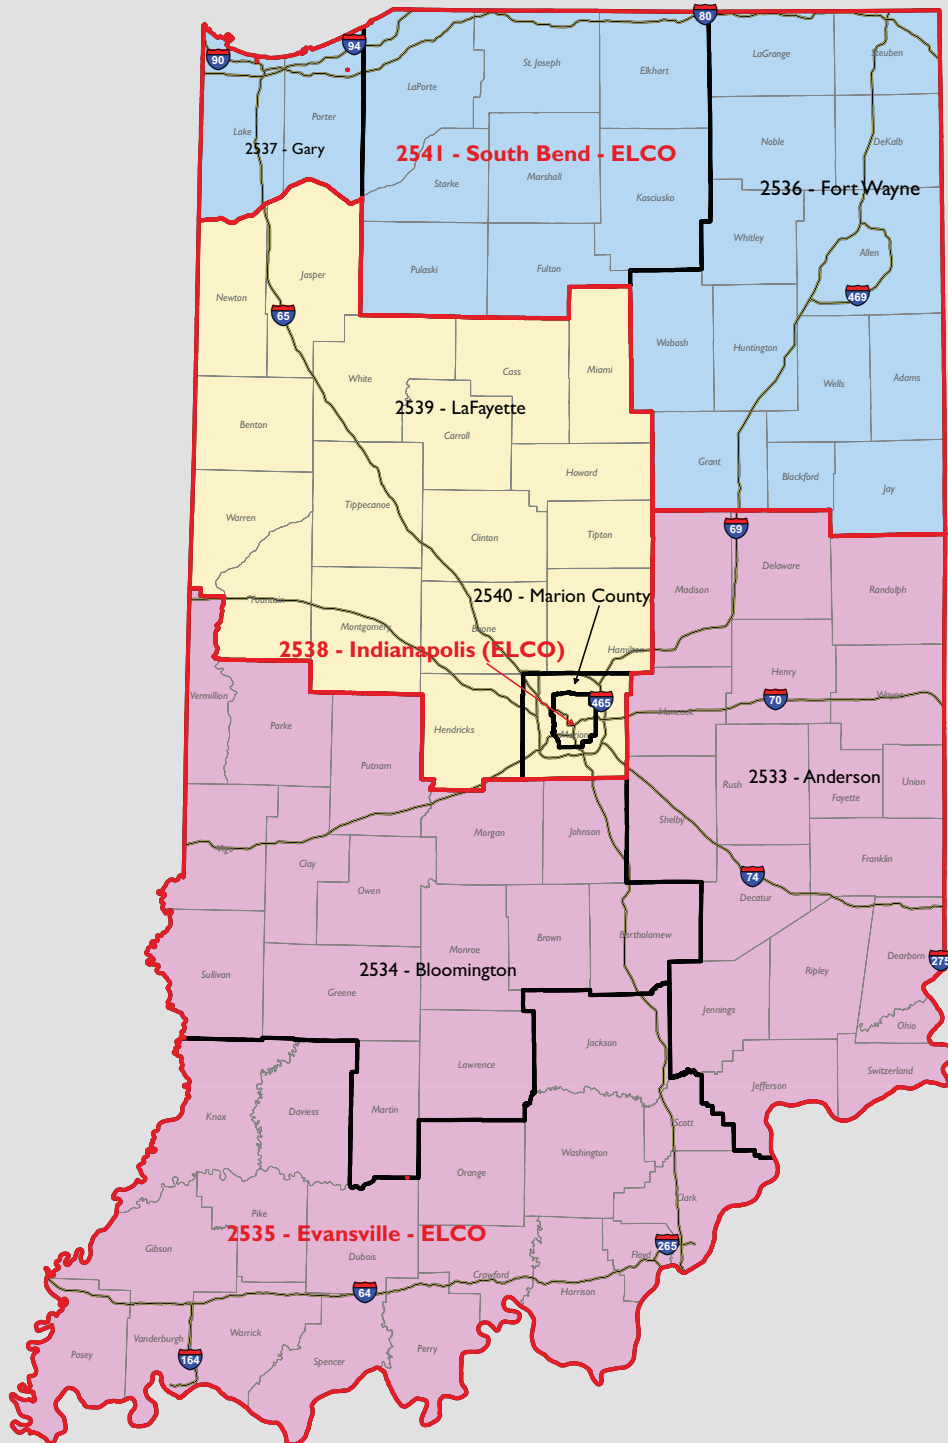

Chicago Regional Census Center Indiana Local Census Offices

0 10 20 40
Miles

Legend	
	Early Local Census Office Boundaries
	Local Census Office Boundaries
	Interstate Highways

Stanley D. Moore
Regional Director