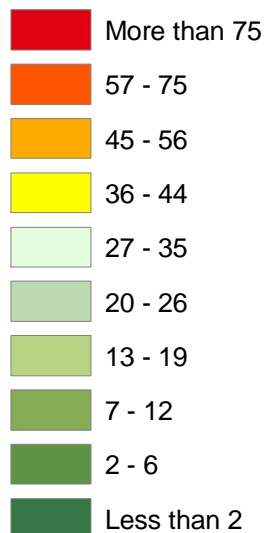

Hard to Count Tracts in Wayne County

Hard to Count Scores

Note: High scores indicate high concentrations of attributes that make enumeration difficult, which increase the likelihood of an undercount.

Source: Indiana Business Research Center, using the Census 2010 Planning Database with Census 2000 data.