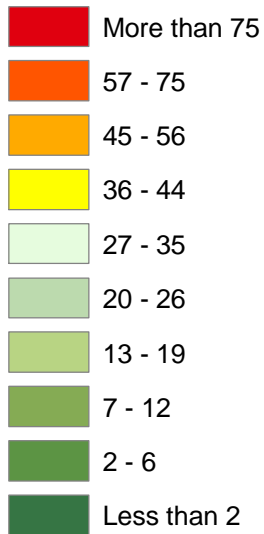

Hard to Count Tracts in Vanderburgh County

Hard to Count Scores

3

0 0.5 1 2 Miles