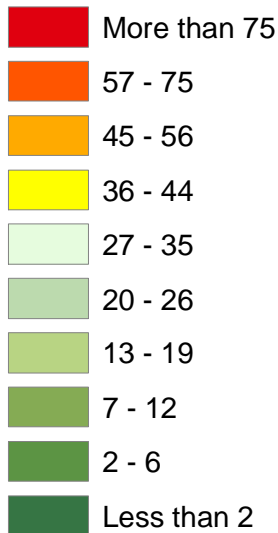

# Hard to Count Tracts in Marion County

## Hard to Count Scores

3

Note: High scores indicate high concentrations of attributes that make enumeration difficult, which increase the likelihood of an undercount.

Source: Indiana Business Research Center, using the Census 2010 Planning Database with Census 2000 data.