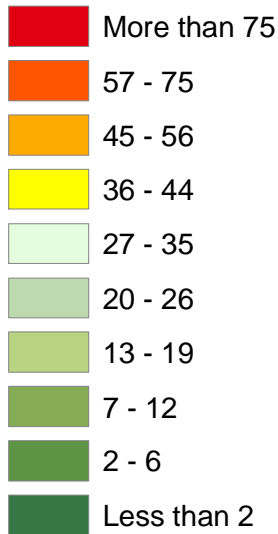

Hard to Count Tracts in Lake County

Hard to Count Scores

Note: High scores indicate high concentrations of attributes that make enumeration difficult, which increase the likelihood of an undercount.

Source: Indiana Business Research Center, using the Census 2010 Planning Database with Census 2000 data.