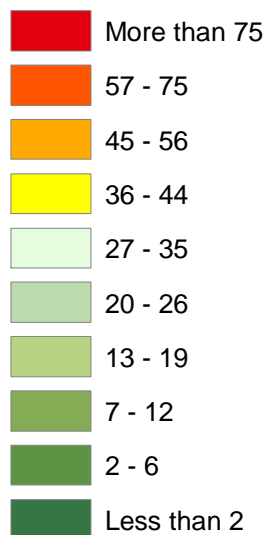

# Hard to Count Tracts in Greene County

## Hard to Count Scores

3

Note: High scores indicate high concentrations of attributes that make enumeration difficult, which increase the likelihood of an undercount.

Source: Indiana Business Research Center, using the Census 2010 Planning Database with Census 2000 data.